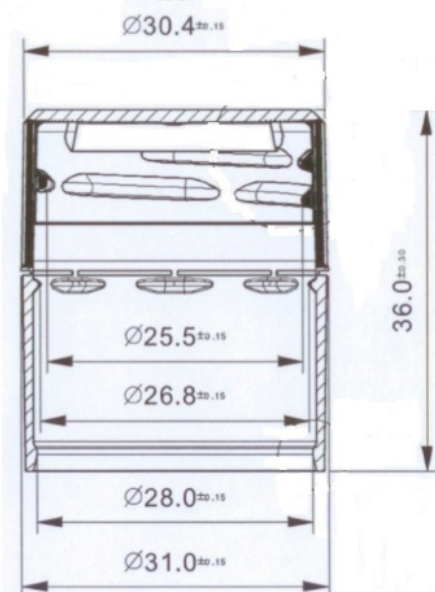

## 28mm Tamper Evident Screw Caps

### General info

Item no. (SKU):	
Finish:	<b>Ribbed/Smooth</b>
Liner:	
Thread:	<b>28 ROPP/36mm</b>
Dosage:	
Hole Size:	
Material:	<b>PE</b>
Colour:	<b>All Colours Available</b>
Print Areas:	
Country of Origin:	<b>Lithuania</b>

#### Packed in Boxes

Box Dimensions (mm):	<b>594 x 394 x 448</b>
Quantity per box (pcs):	<b>2400</b>
Boxes per pallet (pcs):	<b>20</b>
Quantity per pallet (pcs):	<b>48000</b>
Net weight (kg):	<b>216</b>
Gross weight (kg):	<b>242</b>
Pallet height (mm):	<b>2400</b>